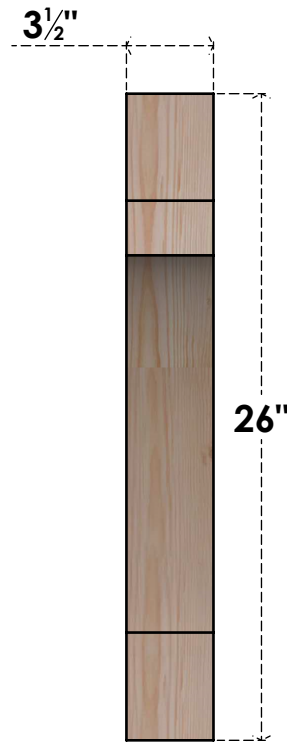

BRC04X22X26MRC00SDF

3 1/2"W X 22"D X 26"H MERCED SMOOTH BRACE, DOUGLAS FIR

SIDE

FRONT

EKENA MILLWORK
 2300 WEST MAIN ST.
 CLARKSVILLE, TX 75426
 TOLL FREE: 866-607-0453
 WWW.EKENAMILLWORK.COM

NOTES

1. INSTALLATION TO BE COMPLETED IN ACCORDANCE WITH MANUFACTURER'S SPECIFICATIONS.
2. DRAWING MAY NOT BE TO SCALE
3. THIS DRAWING IS INTENDED FOR DESIGN AND PLANNING PURPOSES ONLY.
4. ALL INFORMATION CONTAINED HEREIN WAS CURRENT AT THE TIME OF DEVELOPMENT BUT MUST BE REVIEWED AND APPROVED BY THE PRODUCT MANUFACTURER TO BE CONSIDERED ACCURATE.
5. PRODUCTS ARE NOT KILN DRIED. THIS ITEM IS UNIQUE AND WILL CONTAIN THE NATURAL VARIATIONS THAT THE WOOD SPECIES OFFERS. THIS MAY RESULT IN VARIATIONS UP TO 1/4"