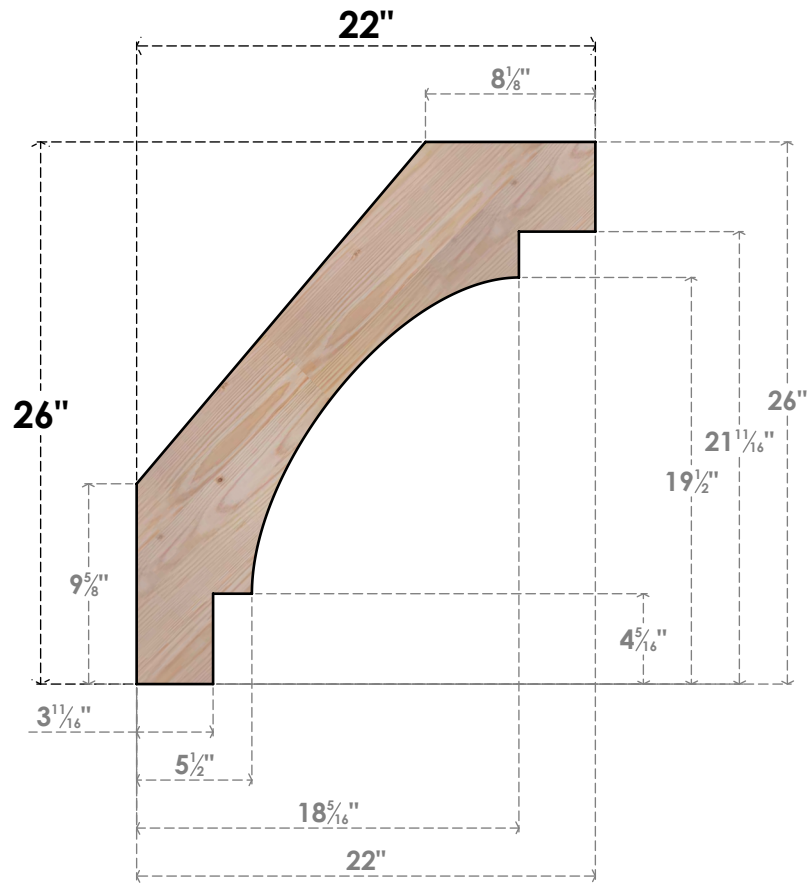

BRC04X22X26MRC00SDF

3 1/2"W X 22"D X 26"H MERCED SMOOTH BRACE, DOUGLAS FIR

SIDE

FRONT

EKENA MILLWORK
 2300 WEST MAIN ST.
 CLARKSVILLE, TX 75426
 TOLL FREE: 866-607-0453
 WWW.EKENAMILLWORK.COM

NOTES

1. INSTALLATION TO BE COMPLETED IN ACCORDANCE WITH MANUFACTURER'S SPECIFICATIONS.
2. DRAWING MAY NOT BE TO SCALE
3. THIS DRAWING IS INTENDED FOR DESIGN AND PLANNING PURPOSES ONLY.
4. ALL INFORMATION CONTAINED HEREIN WAS CURRENT AT THE TIME OF DEVELOPMENT BUT MUST BE REVIEWED AND APPROVED BY THE PRODUCT MANUFACTURER TO BE CONSIDERED ACCURATE.
5. PRODUCTS ARE NOT KILN DRIED. THIS ITEM IS UNIQUE AND WILL CONTAIN THE NATURAL VARIATIONS THAT THE WOOD SPECIES OFFERS. THIS MAY RESULT IN VARIATIONS UP TO 1/4"